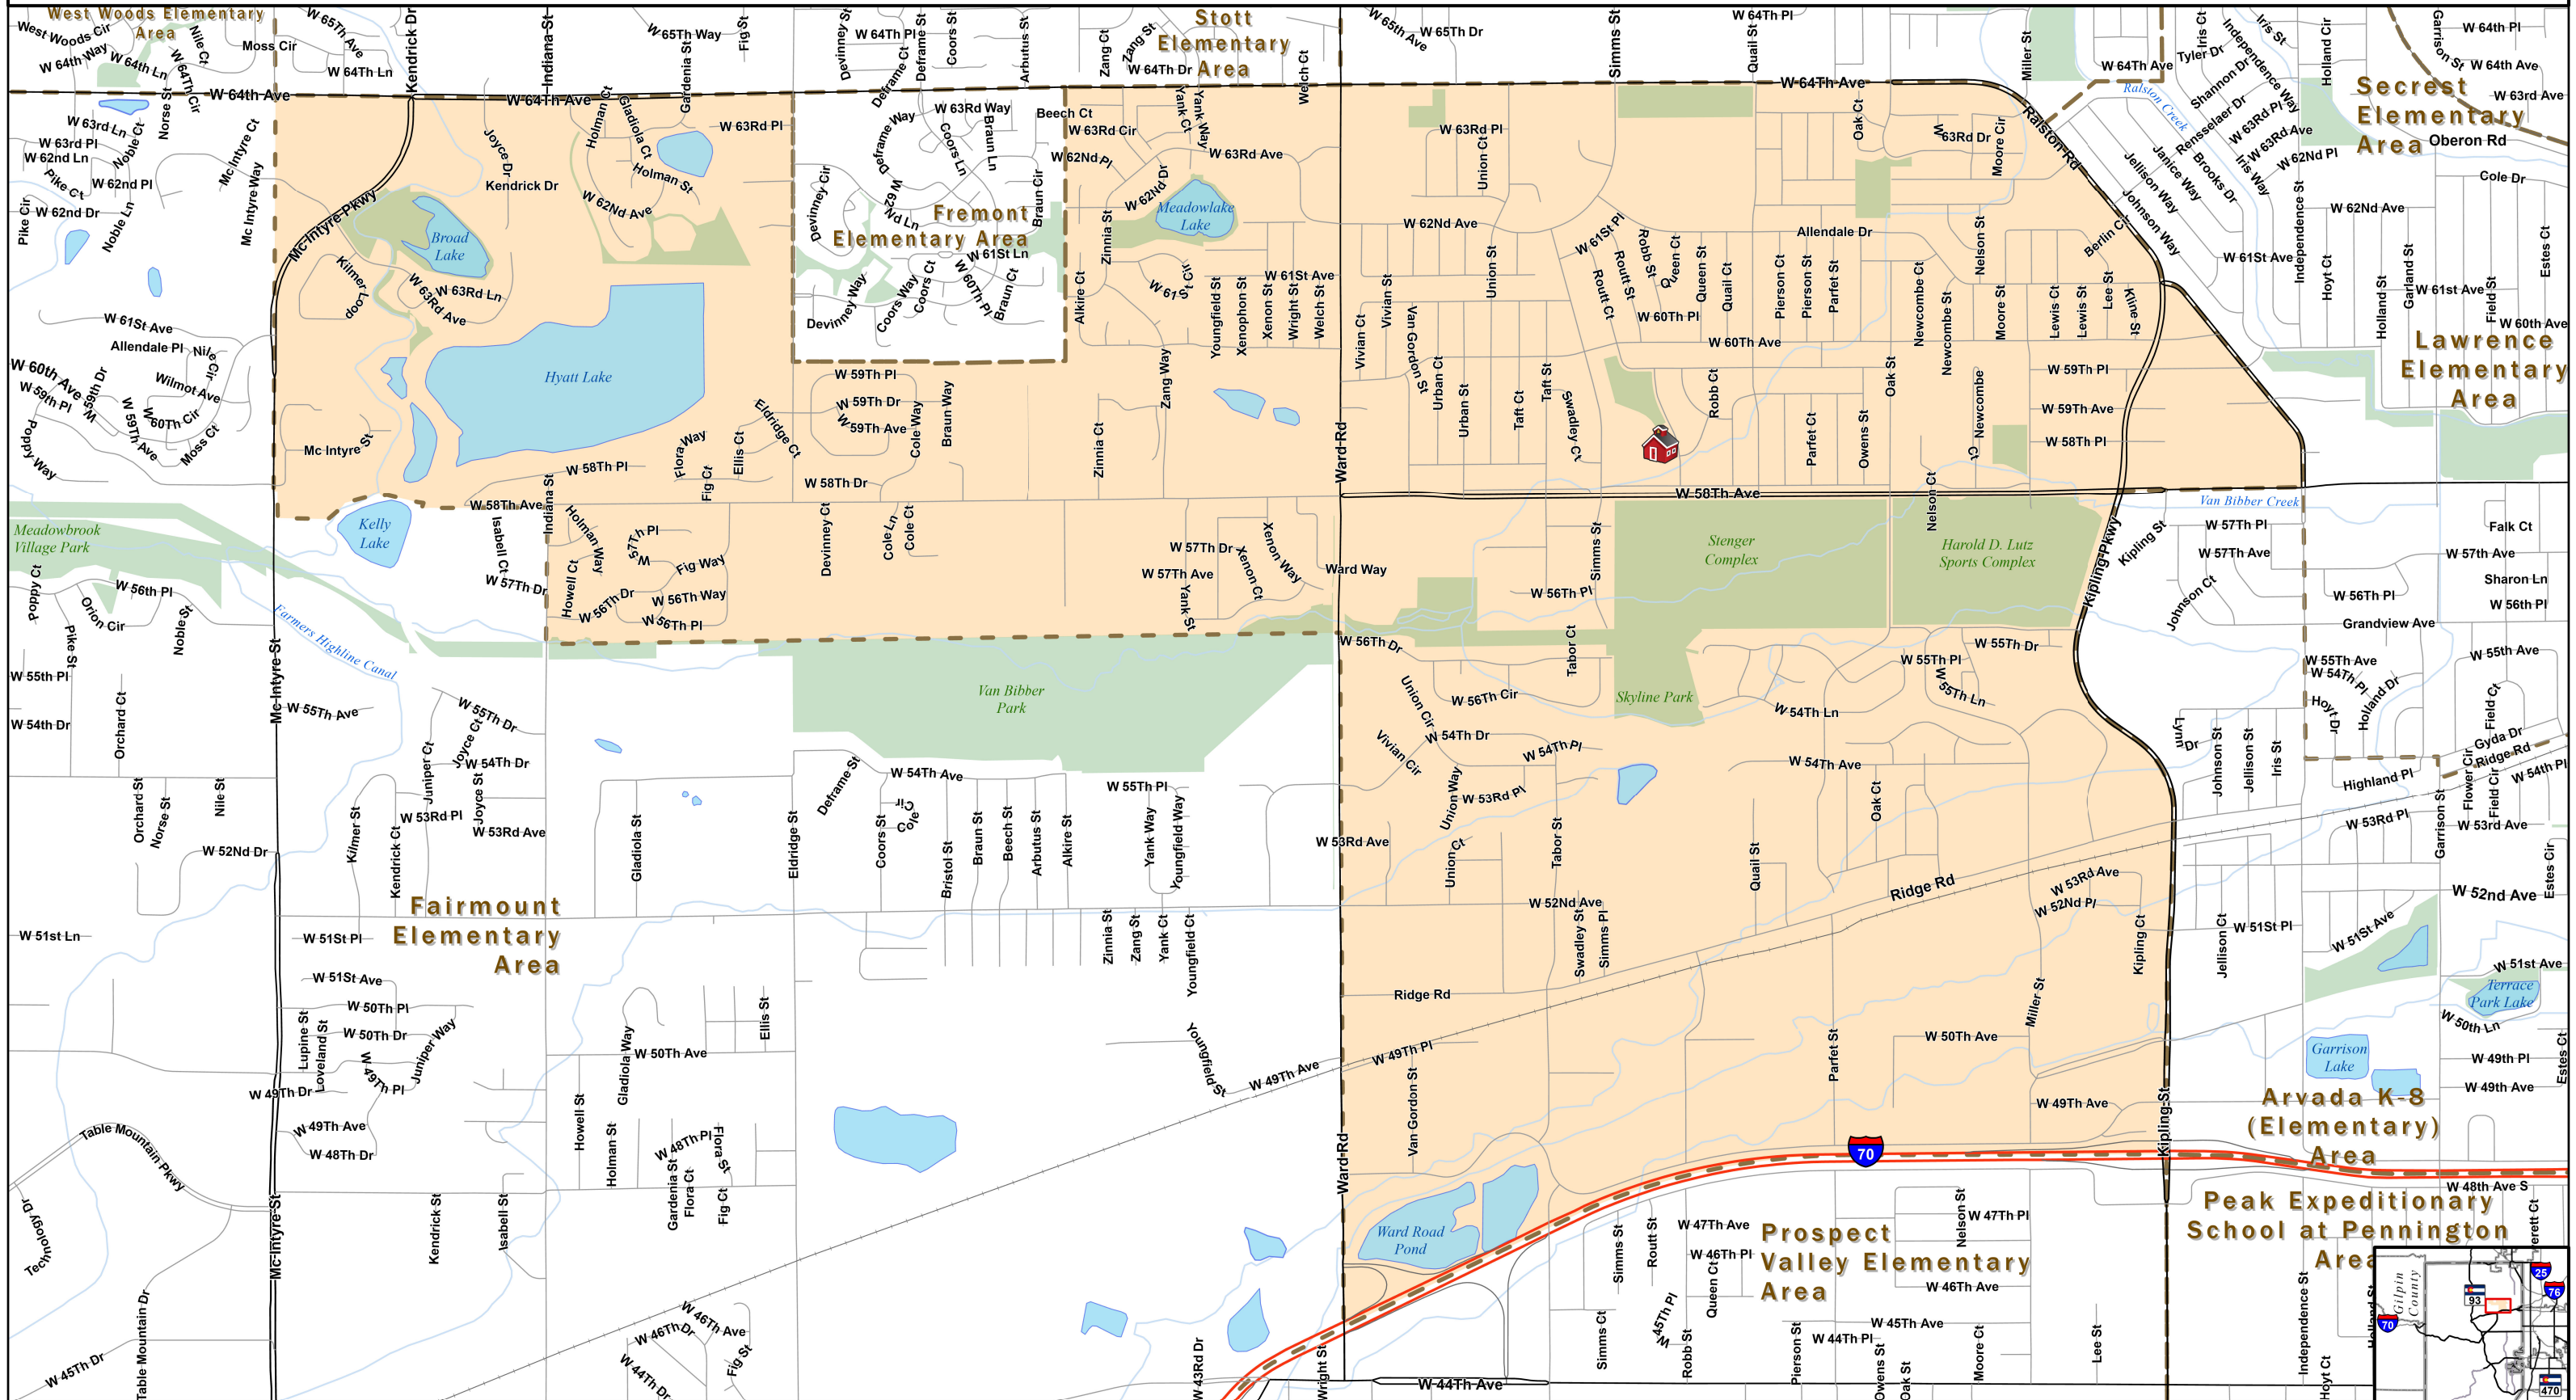

Campus Code: 44000
School Code: 9058

Vanderhoof Elementary

Arvada West Attendance Area

5875 Routt Ct Arvada, CO 80004
303-982-2744

- Vanderhoof Elementary
- Vanderhoof Elementary Boundary
- Lakes
- Parks
- School Boundaries

Planning and Property
303-982-2354
Rev: 20231102

Disclaimer: This map is for cartographic use only and may contain information that is no longer current. Jefferson County Schools assumes no responsibility of any kind for use of this map. Please contact the Planning Department with any questions.

Vanderhoof Elementary School

5875 Routt Court, Arvada 80004 · Voice: 303.982.2744 · Arvada West Attendance Area

LEGAL DESCRIPTION

Beginning at McIntyre St (extended) and W 64th Ave; east to Eldridge St; south to the south line of Wyndham Park subdivision, east to the east line of Wyndham Park subdivision; north to W 64th Ave (Ralston Rd); east and southeast on Ralston Rd to Independence St; south to W 58th Ave; west to Kipling Pkwy; south to Interstate Highway 70; west along Interstate Highway 70 to Ward Rd; north to the north property line of Jefferson County's Van Bibber Park; west to Indiana St; north to W 58th Ave; west to McIntyre St; north to W 64th Ave, point of beginning.